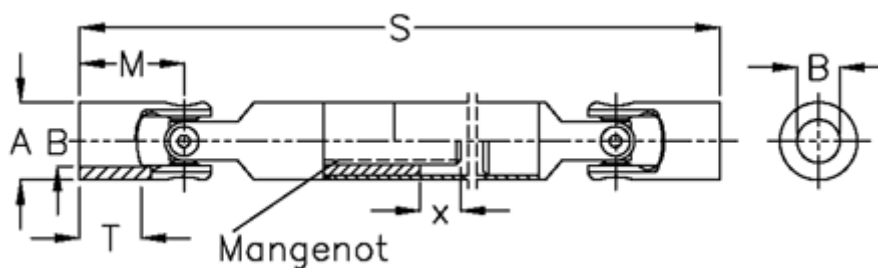

Data Sheet

Article number: 076501003

Description: Slip shaft 0.650.100.003 needle bearing
S=472 X=150 Bore 32H7

Measures

A	= 50
B H7	= 32
Longitudinal ribs	= 6x28x32
M	= 66
MD max N m	= 120
s	= 472
T	= 40
x	= 150